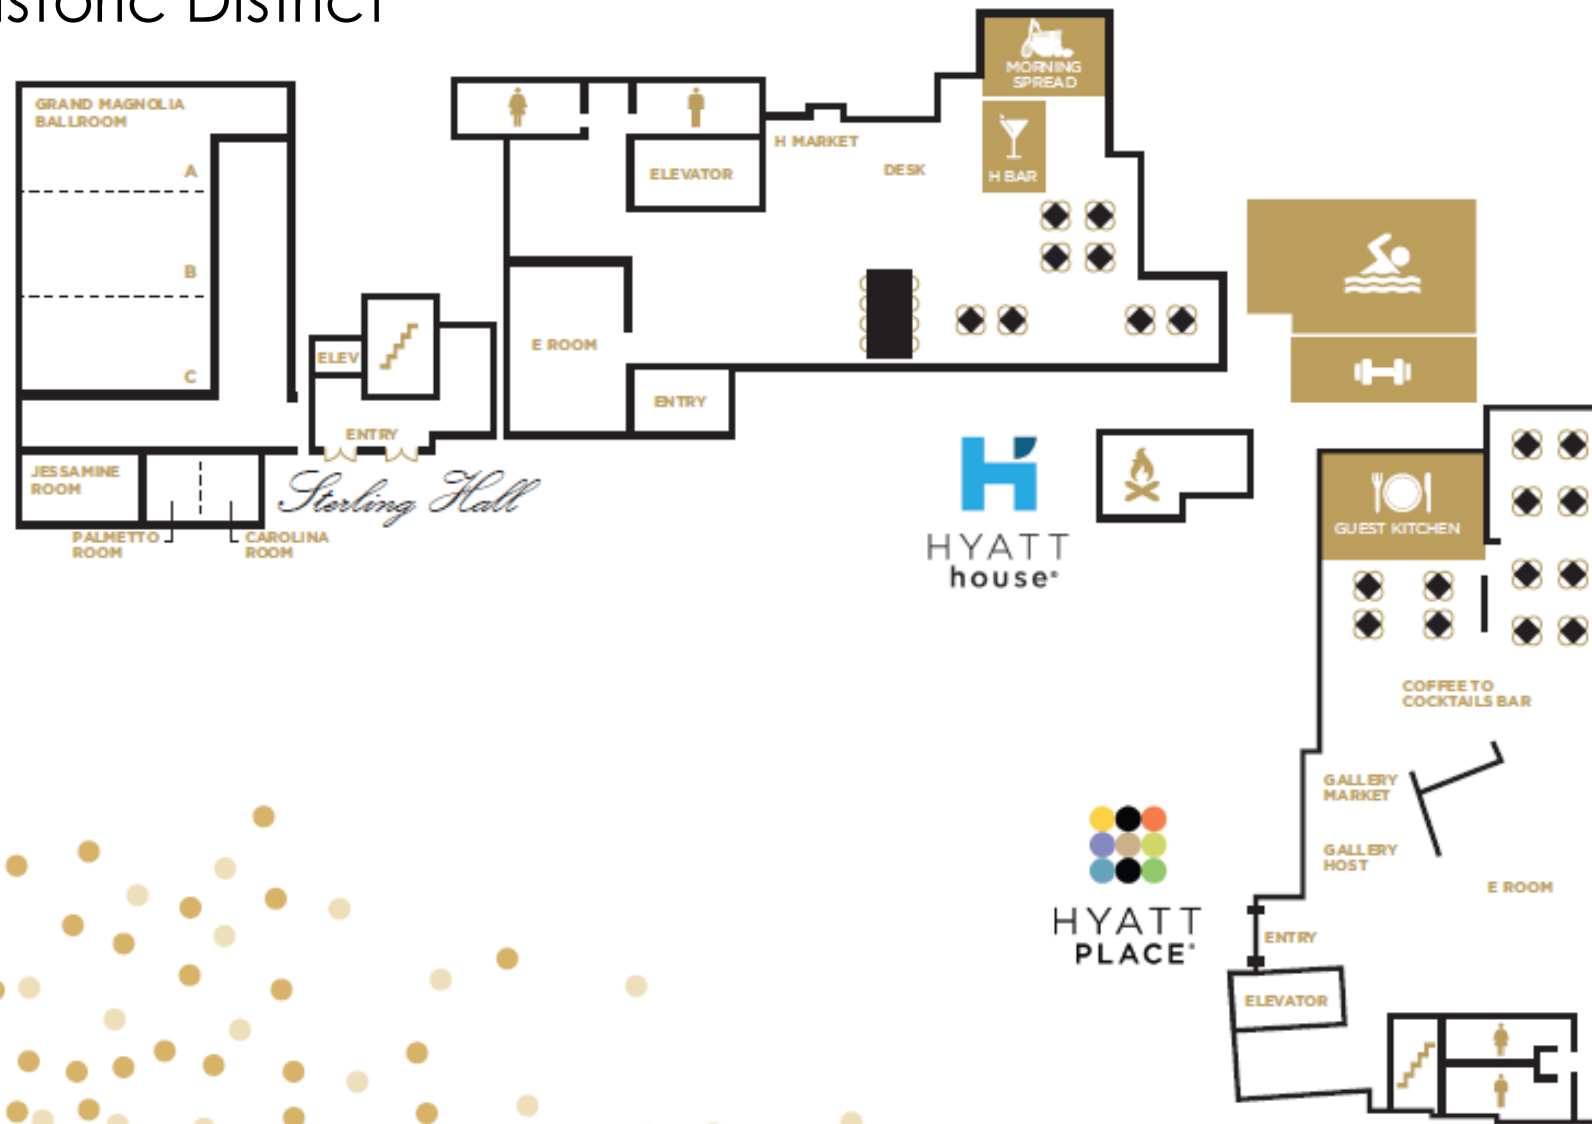

Hyatt House Charleston – Historic District

■ Amenities

- Kitchenette in each room with Microwave, Minifridge, Stovetop, dishwasher and large seating area with sofa bed
- Complimentary WiFi
- Hyatt StayFit Fitness Center

Sterling Hall

Event Space

Meeting Space

Floor Plan

Capacity Sheet

ROOM NAME	ROOM DIMENSIONS L X W X H / METERS	SQUARE FEET METERS	 BANQUET	 CONFERENCE	 CLASSROOM	 THEATER	 U-SHAPE	 H-SQUARE	 RECEPTION
GRAND MAGNOLIA BALLROOM	46' x 82' 14M x 25M	4000 1219.2	250	70	275	400	70	100	500
DIVISION A	26' x 46' 7.9M x 14M	1326 404.2	80	36	75	125	35	40	180
DIVISION B	27' x 46' 8.2M x 14M	1363 415.4	80	36	75	125	35	40	180
DIVISION C	26' x 46' 7.9M x 14M	1312 400	80	36	75	125	35	40	180
JESSAMINE ROOM	15' x 31.5' 4.5M x 9.6M	596 90.2	30	26	24	48	24	30	60
CAROLINA ROOM	15' x 29' 4.5M x 8.8M	536 163.4	20	20	20	30	20	25	40
PALMETTO ROOM	15' x 18' 4.5M x 5.4M	348 106	10	16	12	25	12	16	20
PALMETTO & CAROLINA ROOM	18' x 82' 5.4M x 25M	884 296	40	40	40	64	45	50	100

Hyatt House & Hyatt Place

Charleston Historic District

Walkable Dining Options

Local Restaurants

The Ordinary – on property

HOM – 0.1 miles/2 min. walk

Indaco – 0.1 miles/2 min. walk

Five Loaves Café – 0.2 miles/4 min. walk

Prohibition – 0.2 miles/4 min. walk

The Alley – 0.2 miles/4 min. walk

Uptown Social – 0.1 miles/2 min. walk

Barsa – 0.3 miles/5 min. walk

Basil – 0.5 miles/8 min. walk

The Grocery – 0.1 miles/2 min. walk

Brown's Court Bakery – 0.1 miles/2 min. walk