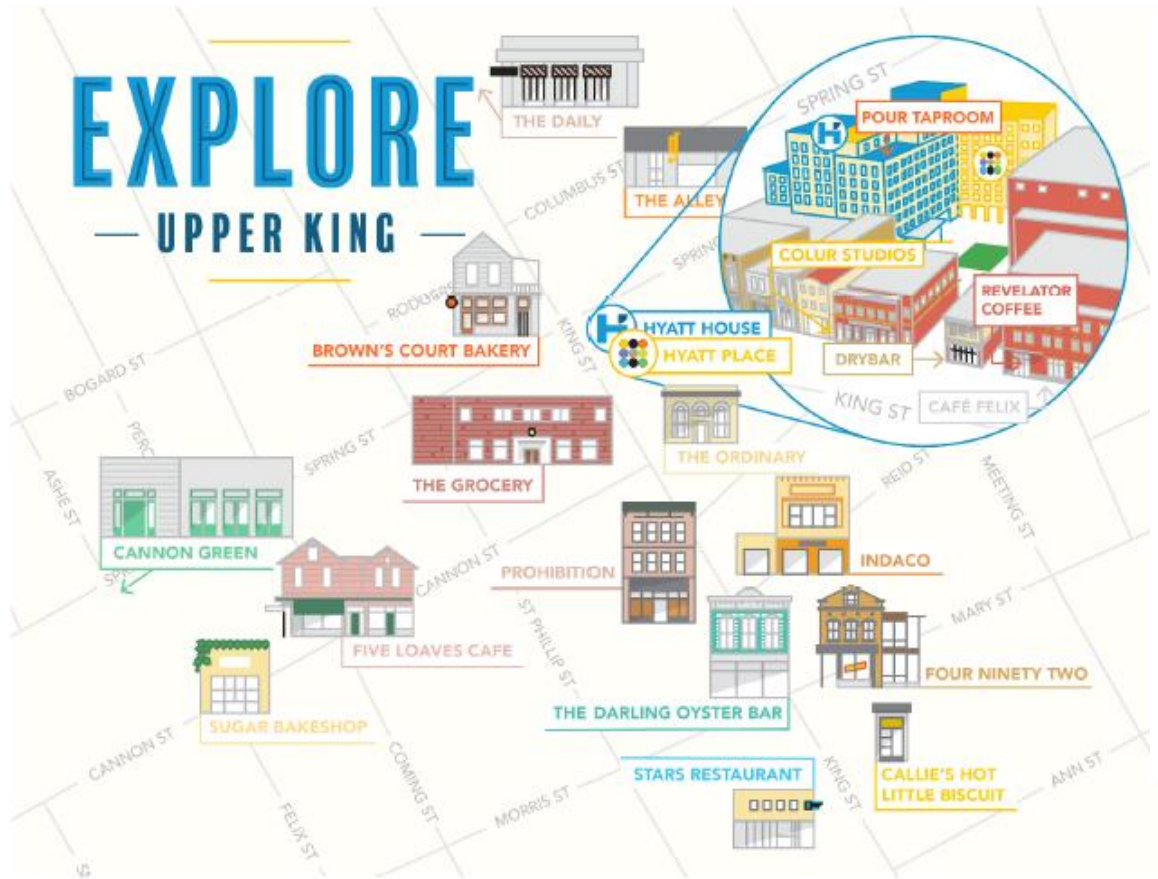

Hyatt House & Hyatt Place

Charleston Historic District

Walkable Dining Options

Local Restaurants

The Ordinary – on property

HOM – 0.1 miles/2 min. walk

Indaco – 0.1 miles/2 min. walk

Five Loaves Café – 0.2 miles/4 min. walk

Prohibition – 0.2 miles/4 min. walk

The Alley – 0.2 miles/4 min. walk

Uptown Social – 0.1 miles/2 min. walk

Barsa – 0.3 miles/5 min. walk

Basil – 0.5 miles/8 min. walk

The Grocery – 0.1 miles/2 min. walk

Brown's Court Bakery – 0.1 miles/2 min. walk

Bourbon N' Bubbles – on property

Charleston Beer Works – 0.2 miles/4 min. walk

The Daily – 0.3 miles/5 min. walk

Rarebit – 0.4 miles/7 min. walk

Café Felix – on property

Pour Taproom Rooftop – on property

Xiao Bao Biscuit – 0.5 miles/8 min. walk

Complimentary Downtown Shuttle

The highlighted parking spot is where the Hyatt Place + Hyatt House Charleston Historic District is located. From our location, guests can hop on the complimentary downtown shuttle to check out the South Carolina Aquarium, the City Market, Water Front Park, Charleston Museum, the Charleston Visitor Center, just to name a few! All shuttles are air-conditioned and wheelchair accessible!