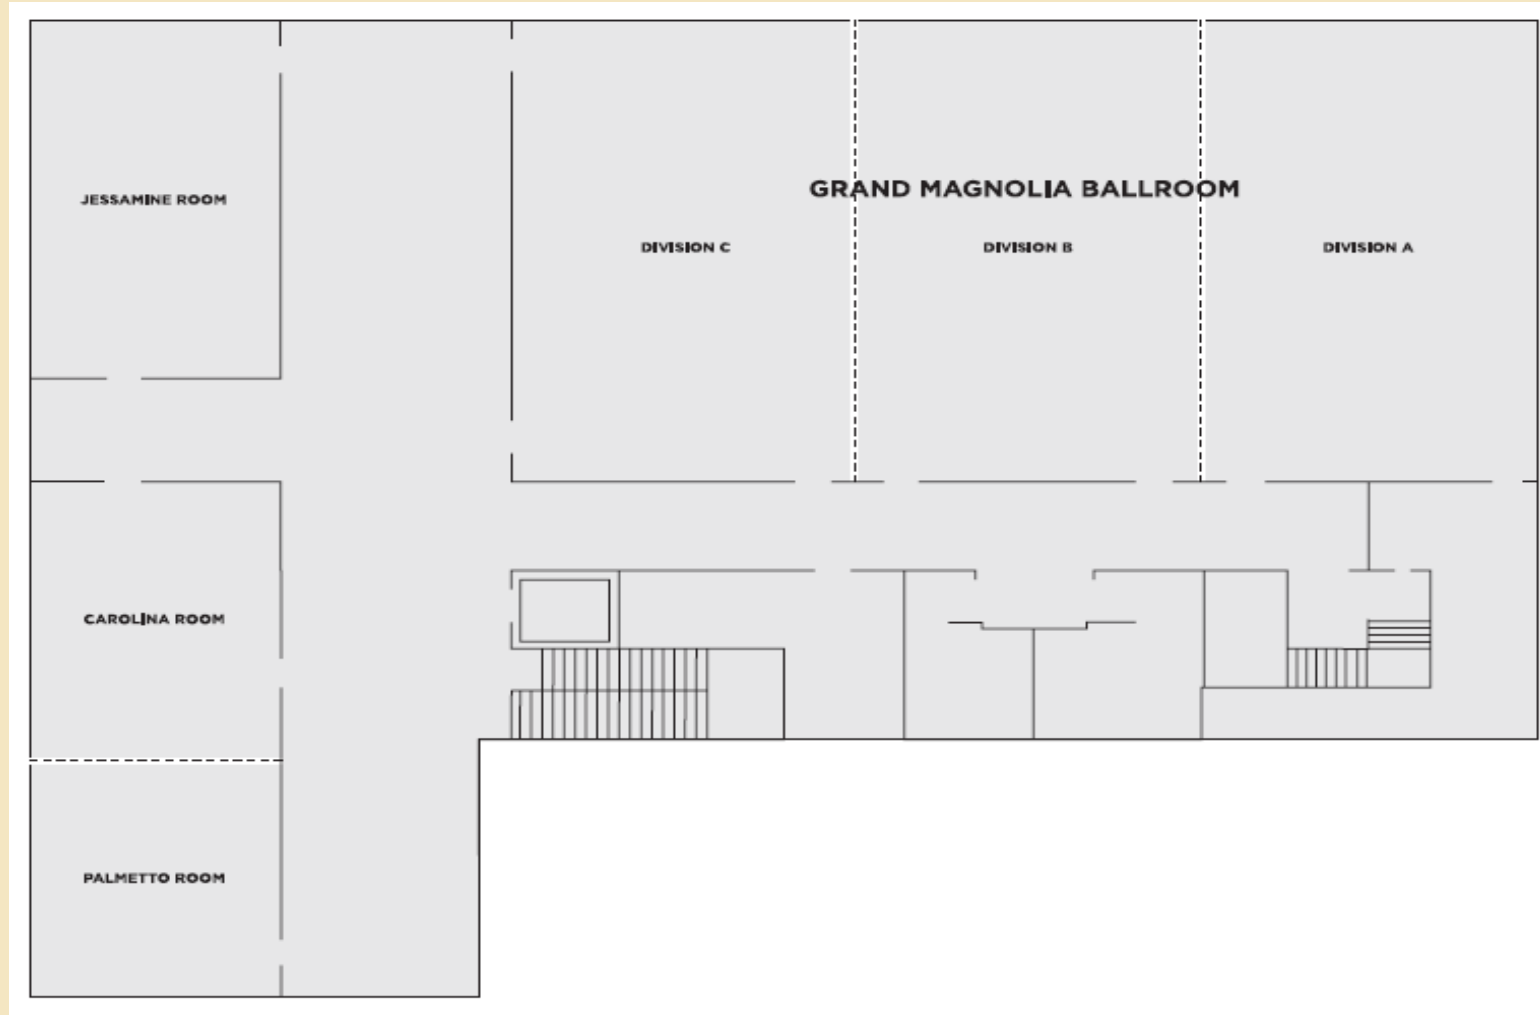

Sterling Hall

Event Space

Meeting Space

Floor Plan

Capacity Sheet

ROOM NAME	ROOM DIMENSIONS L X W X H / METERS	SQUARE FEET METERS	 BANQUET	 CONFERENCE	 CLASSROOM	 THEATER	 U-SHAPE	 H-SQUARE	 RECEPTION
GRAND MAGNOLIA BALLROOM	46' x 82' 14M x 25M	4000 1219.2	250	70	275	400	70	100	500
DIVISION A	26' x 46' 7.9M x 14M	1326 404.2	80	36	75	125	35	40	180
DIVISION B	27' x 46' 8.2M x 14M	1363 415.4	80	36	75	125	35	40	180
DIVISION C	26' x 46' 7.9M x 14M	1312 400	80	36	75	125	35	40	180
JESSAMINE ROOM	15' x 31.5' 4.5M x 9.6M	596 90.2	30	26	24	48	24	30	60
CAROLINA ROOM	15' x 29' 4.5M x 8.8M	536 163.4	20	20	20	30	20	25	40
PALMETTO ROOM	15' x 18' 4.5M x 5.4M	348 106	10	16	12	25	12	16	20
PALMETTO & CAROLINA ROOM	18' x 82' 5.4M x 25M	884 296	40	40	40	64	45	50	100